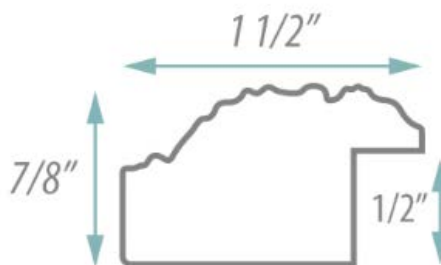

SPECIFICATION SHEET

FRAMED MIRROR MODEL#:
FM A76266-15X36

FRAMED MIRRORS COLLECTION

FEATURES:

- ONE 15X36" HIGH RESOLUTION SILVER PLATE GLASS MIRROR SIZE W/ DECORATIVE FRAME.
- "WALL HUGGER" HANGERS FOR MOUNTING INCLUDED.
- STANDARD MOUNTING STYLE IS VERTICAL. FOR HORIZONTAL, PLEASE SPECIFY WHEN ORDERING.
- PACKED IN FOUR WALL (FOLDED DOUBLE WALL) CORRUGATION.
- STYLE: CLASSIC/TRADITIONAL
- COLOR: SILVER/PEWTER
- FINISH: ORNATE/LEAF FOIL

MIRROR FINISHES:

- FLAT POLISHED EDGE
- BEVELED EDGE

OVERALL SIZE DIMENSION: 18" WIDE X 39" HIGH X 1" DEEP